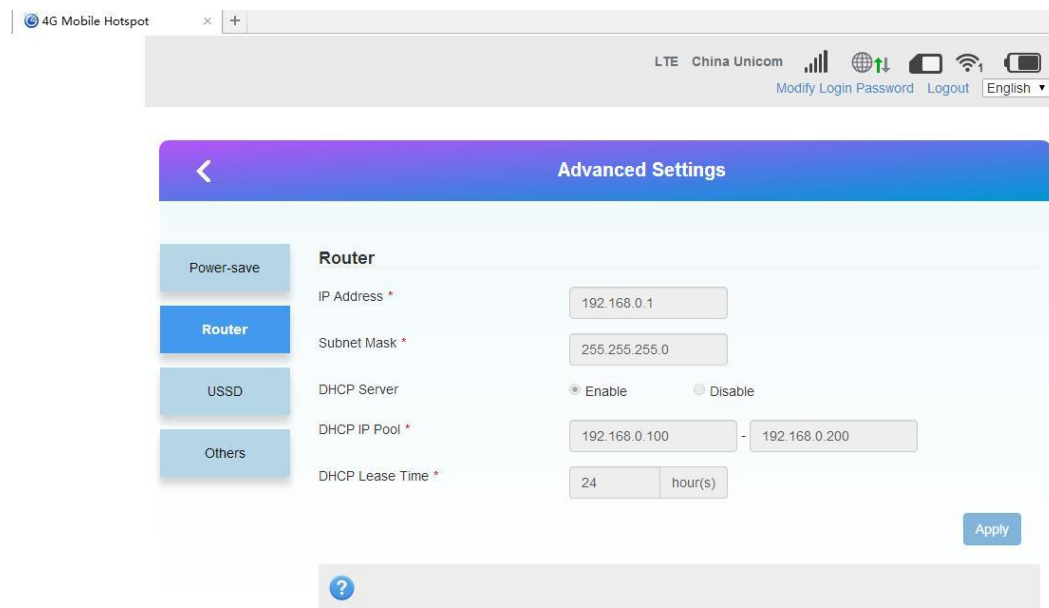

3. Web Page

After you connect the router and PC via a USB data cable, the Web page is displayed on the PC desktops automatically. You can directly use the default settings (or configure APN on the Web page) and set up a network connection. Or you can set up via wifi connection. Enter: <http://192.168.0.1>

3.1 advanced setting