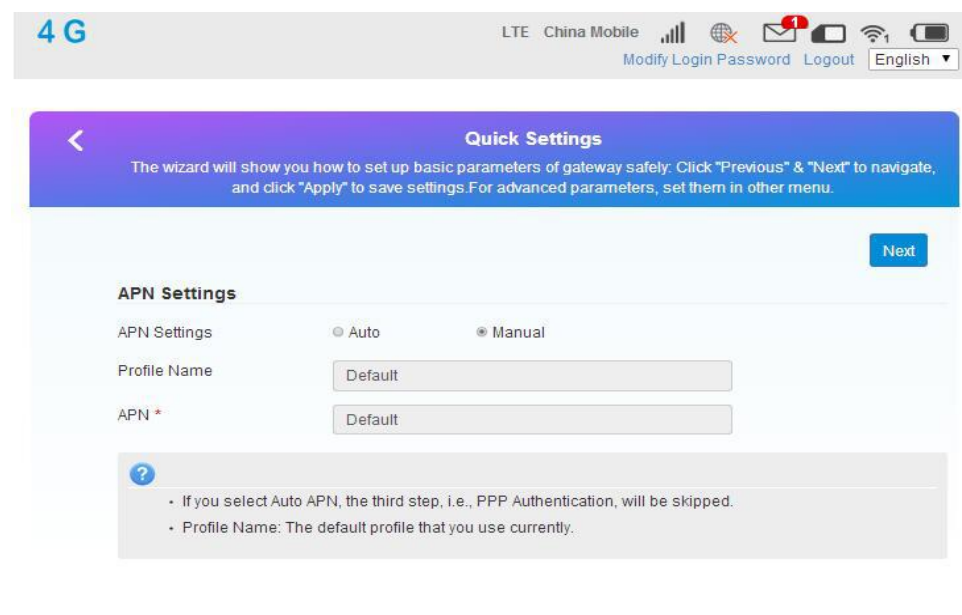

3.2 APN setting