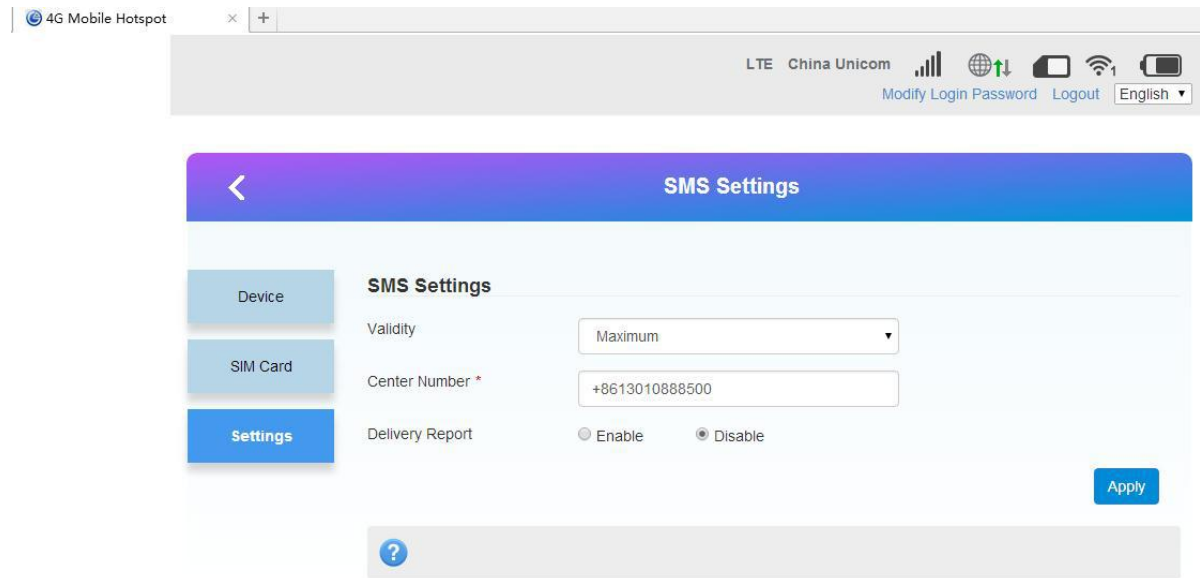

3.3 SMS

4. Packing list

Packing list of the G4 as follow:

Item	Quantity
4g mobile wifi	1
Rechargeable Battery (2100 mAh)	1
USB Cable	1
User manual	1