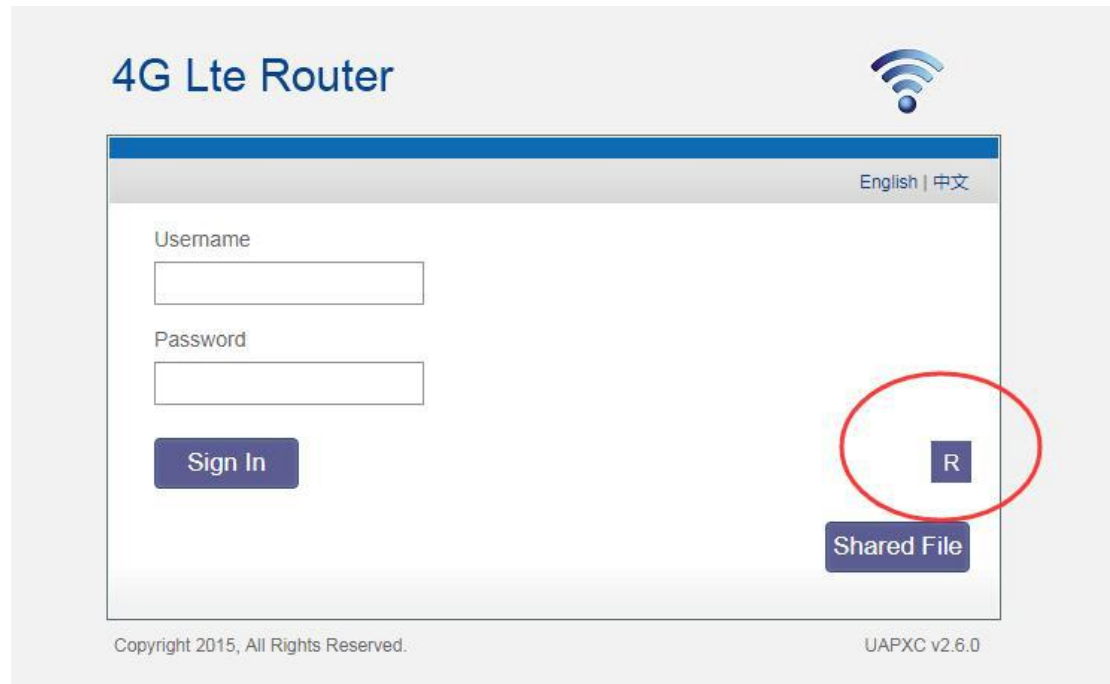

3.Web Page

After you connect the router to PC , the Web page is displayed on the PC desktops automatically. You can directly use the default settings (or configure APN on the Web page) and set up a network connection. Or you can set up via wifi connection. Enter: <http://192.168.0.1>

3.1 Reset setting