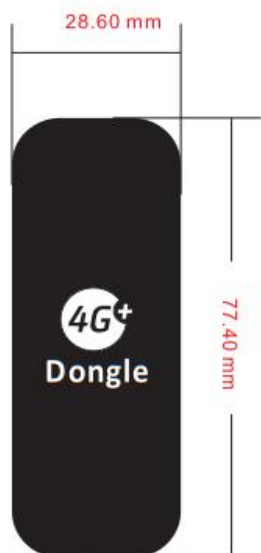

2.Detail Specification

Basic Product Information	Description	Remark
Model	U8	4G Wi-Fi dongle
FLASH + RAM	2Gbit Flash+1Gbit DDR2	
Chipset	Qualcomm MDM9207	
Europe, Asia and Africa Frequency	FDD-LTE	B1/B3/B5/B7/B8/B20 /B28
	TDD-LTE	B38/40/41
	UMTS/WCDMA/HSPA/HSPA+	B1(2100Mhz)/B5(850Mhz)/B8(900Mhz)
	GSM	850/900/1800/1900Mhz
North America South America Edition Frequency	FDD-LTE	B2/B4/B5/B12/B13/B17/B25/ B28/B66
	TDD-LTE	Band41
	UMTS/WCDMA/HSPA/HSPA+	B1(2100Mhz)/B2(1900Mhz)/ B4 (800Mhz)/B5 (850Mhz)
	GSM	850/900/1800/1900Mhz
Speed	TDD-LTE	150Mbps DL/50Mbps UL
	FDD-LTE	150Mbps DL/50Mbps UL
	UMTS/WCDMA/HSPA/HSPA+	DL 42Mbps, UL 5.76Mbps
Wi-Fi	2.4GHz, 802.11b/g/n up to 150Mbps	Modes supported: 802.11b mode 802.11g only mode 802.11n only mode 802.11b/g only mode 802.11b/g/n mode 802.11n 1*1(2.4GHz, 20MHz)
User amount	Max to 10 users	
AP Features	Security modes	Open WEP WPA-PSK WPA2-PSK WPA-WPA2 Hybrid mode(Mixed Mode) TKIP-CCMP Hybrid mode(Mixed Mode) WPS 2.0 Hidden SSID supported
		AP-STA mSSID (AP-AP) – up to 2