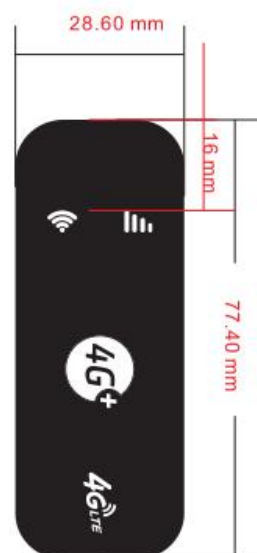

1. Overview

Yeacomm U8 is a high-speed USB Wi-Fi modem router. It is a multi-mode wireless terminal.

The U8 supports the following standards:

- ✧ Wireless access is available on both 3G&4G network.
- ✧ Internet connection sharing, up to 8-10 users can access the Wi-Fi network at the same time.
- ✧ Work with external power supply, no limited working time.
- ✧ CAT4 150 Mbps DL / 50 Mbps UL speed.
- ✧ Standard USB 2.0 compatible Tablet, Laptop, notebook, power bank, car&phone charging.
- ✧ One-touch connection.

2.Detail Specification

Basic Product Information	Description	Remark
Model	U8	4G Wi-Fi dongle
FLASH + RAM	2Gbit Flash+1Gbit DDR2	
Chipset	Qualcomm MDM9207	
Europe, Asia and Africa Frequency	FDD-LTE	B1/B3/B5/B7/B8/B20 /B28
	TDD-LTE	B38/40/41
	UMTS/WCDMA/HSPA/HSPA+	B1(2100Mhz)/B5(850Mhz)/B8(900Mhz)
	GSM	850/900/1800/1900Mhz
North America South America Edition Frequency	FDD-LTE	B2/B4/B5/B12/B13/B17/B25/ B28/B66
	TDD-LTE	Band41
	UMTS/WCDMA/HSPA/HSPA+	B1(2100Mhz)/B2(1900Mhz)/ B4 (800Mhz)/B5 (850Mhz)
	GSM	850/900/1800/1900Mhz
Speed	TDD-LTE	150Mbps DL/50Mbps UL
	FDD-LTE	150Mbps DL/50Mbps UL
	UMTS/WCDMA/HSPA/HSPA+	DL 42Mbps, UL 5.76Mbps
Wi-Fi	2.4GHz, 802.11b/g/n up to 150Mbps	Modes supported: 802.11b mode 802.11g only mode 802.11n only mode 802.11b/g only mode 802.11b/g/n mode 802.11n 1*1(2.4GHz, 20MHz)
User amount	Max to 10 users	
AP Features	Security modes	Open WEP WPA-PSK WPA2-PSK WPA-WPA2 Hybrid mode(Mixed Mode) TKIP-CCMP Hybrid mode(Mixed Mode) WPS 2.0 Hidden SSID supported
		AP-STA mSSID (AP-AP) – up to 2